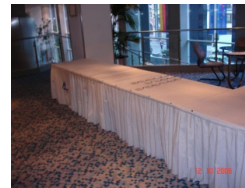

Side table
D 40cm, height 40cm
60,00 € / term of exhibition
Ord. no.: LW 14

Desk
45x180cm, height 73cm
30,00 € / term of exhibition
Ord. no.: LW 10

Chair (in combination with LW 10 or L W 11)
100x50x90cm (WxDxH), white, lockable
15,00 € / term of exhibition
Ord. no.: LW 30

Hospi Desk
80x180cm, height 73cm
60,00 € / term of exhibition
Ord. no.: LW 11

Counter
100x50x90cm (WxDxH), white, lockable
85,00 € / term of exhibition
Ord. no.: LW 20

Standing table
D 70cm, height 100cm
50,00 € / term of exhibition
Ord. no.: LW 12

Bar stool
D 35cm, black
22,50 € / term of exhibition
Ord. no.: LW 31

Bistro table
D 70cm, height 72cm
45,00 € / term of exhibition
Ord. no.: LW 13

Lounge chair
black
60,00 € / term of exhibition
Ord. no.: LW 32