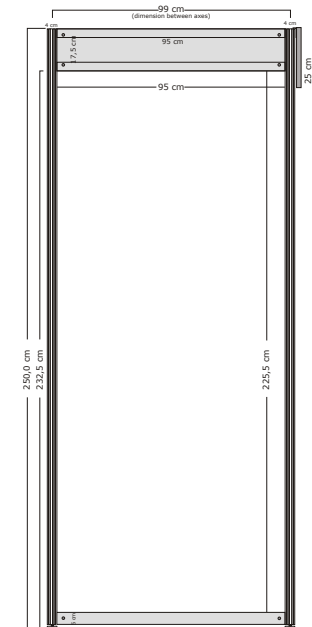

Localization World 2010
Octanorm structure

FUNKEDESIGN

fair exhibition event

funkede design gmbh
siebenmorgenweg 10c
5 3 2 2 9 b o n n
fon 0228-5389960
info@funkedesign.de
www.funkedesign.de

Corner booth 4x2m
Height 2,5m
(Clear height 2,32m)
Colours:
structure/alu-silver
walls/white
company name/grey

Customizing:
possible
(see example below)

OCTANORM
structure-stand

Measures:
1x2,5m wall
(width x height)
Scale: 1 : 10

The clear measures
of a 4x2x2.5m-booth.

clear height: 232,5 cm
clear width: 392,0 cm
clear depth: 194,0 cm

Back wall, 4m,
customized

Graphic design:

Example:
1 Big digital print
(~ 395 x 227cm),
divided into 4 walls
(a ~ 97 x 227cm),
high resolution

Costs:
72,00 €/sqm
(+VAT)

Setting copy:
high res. print file
as a print-PDF
or an Adobe file up
to version CS4