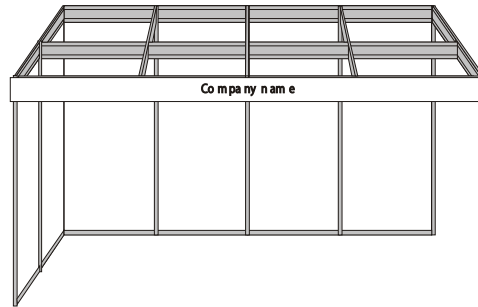

Localization World 2010
Octanorm structure

FUNKEDESIGN

fair exhibition event

funkede design gmbh
siebenmorgenweg 10c
5 3 2 2 9 b o n n
fon 0228-5389960
info@funkedesign.de
www.funkedesign.de

Corner booth 4x2m
Height 2,5m
(Clear height 2,32m)
Colours:
structure/alu-silver
walls/white
company name/grey

Customizing:
possible
(see example below)

OCTANORM
structure-stand

Measures:
1x2,5m wall
(width x height)
Scale: 1 : 10

The clear measures
of a 4x2x2.5m-booth.

clear height: 232,5 cm
clear width: 392,0 cm
clear depth: 194,0 cm

Back wall, 4m,
customized

Graphic design:

Example:
1 Big digital print
(~ 395 x 227cm),
divided into 4 walls
(a ~ 97 x 227cm),
high resolution

Costs:
72,00 €/sqm
(+VAT)

Setting copy:
high res. print file
as a print-PDF
or an Adobe file up
to version CS4