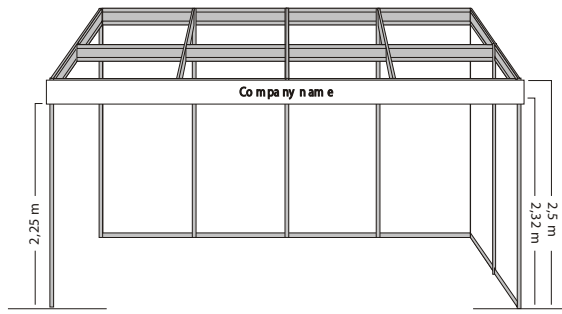

Localization World 2010
Octanorm structure

FUNKEDESIGN

fair exhibition event

funkede design gmbh
siebenmorgenweg 10c
5 3 2 2 9 b o n n
fon 0228-5389960
info@funkedesign.de
www.funkedesign.de

Corner booth 4x2m
Height 2,5m
(Clear height 2,32m)
Colours:
structure/alu-silver
walls/white
company name/grey

Customizing:
possible
(see example below)

OCTANORM
structure-stand

Measures:
1x2,5m wall
(width x height)
Scale: 1 : 10

The clear measures
of a 4x2x2.5m-booth.

clear height: 232,5 cm
clear width: 392,0 cm
clear depth: 194,0 cm

Back wall, 4m,
customized

Graphic design:

Example:
1 Big digital print
(~ 395 x 227cm),
divided into 4 walls
(a ~ 97 x 227cm),
high resolution

Costs:
72,00 €/sqm
(+VAT)

Setting copy:
high res. print file
as a print-PDF
or an Adobe file up
to version CS4